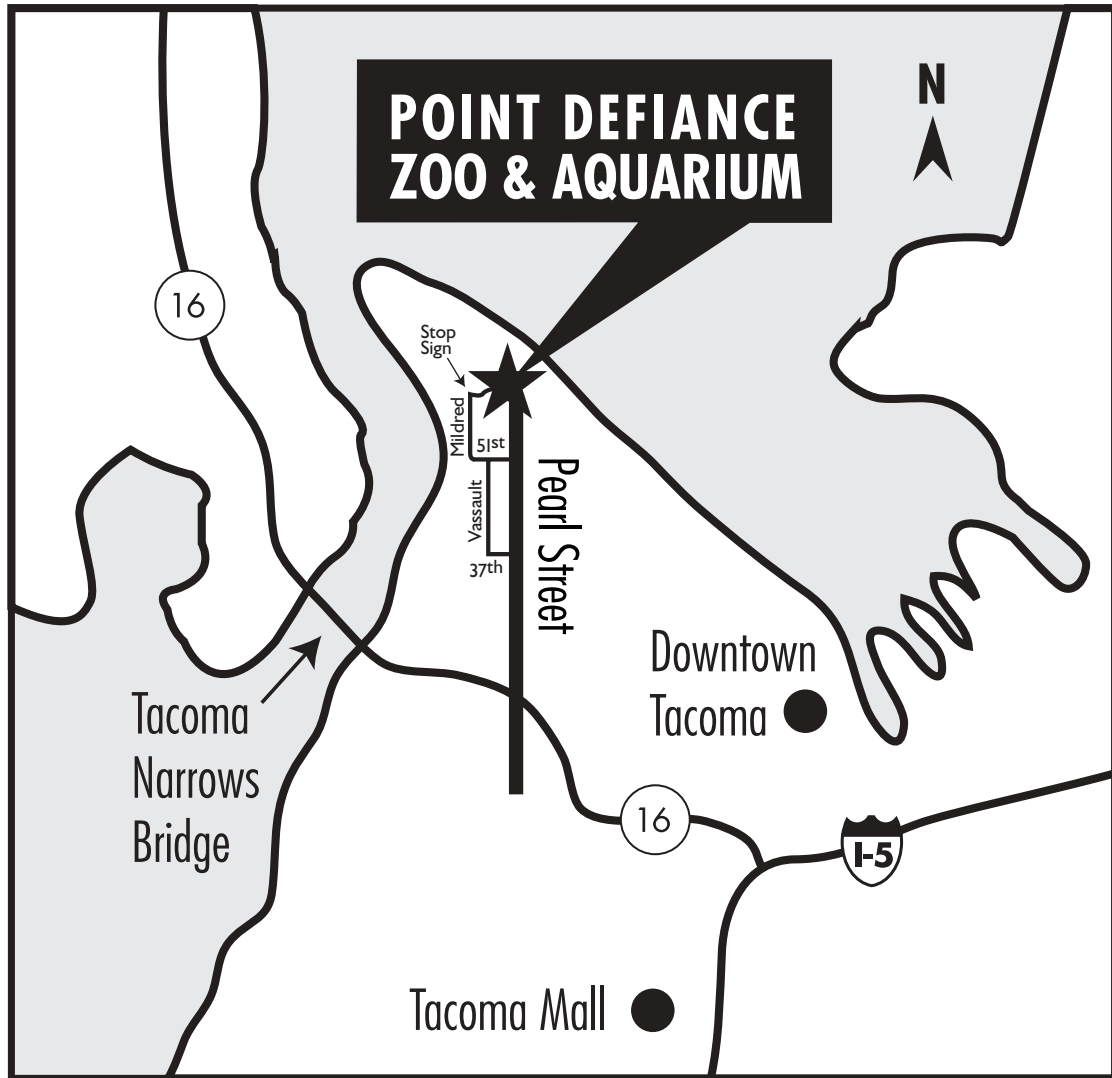

Driving Directions to Point Defiance Zoo & Aquarium

Pearl Street Route

From Interstate 5, take Exit 132 (Highway 16 West). Exit at 6th Avenue and turn left. Take the first right on to Pearl Street. Follow Pearl Street into Point Defiance Park. Directional signs will lead you to the Zoo parking lots.

Vassault Route

From Interstate 5, take Exit 132 (Highway 16 West). Exit at 6th Avenue, turning left onto 6th. Take the first right onto Pearl Street. Follow Pearl Street to 37th. Take a left onto 37th. Take the first right onto Vassault. From Vassault turn left onto North 51st Street. Keep right as North 51st Street becomes Mildred. Turn right at the stop sign into Point Defiance Park. Stay right at the Y in the road. Turn left into the Zoo parking lots.